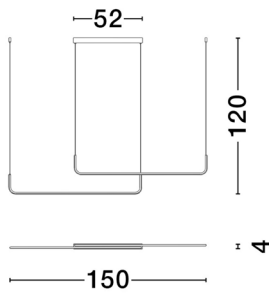

NOVA LUCE

PRODUCT DATASHEET

Version: 001

PRODUCT PHOTOGRAPH

TECHNICAL DRAWING

GENERAL INFORMATION

Product Code	9006089
Collection	Decorative
Product Category	Suspension
Product Family	Strita
Mounting Location	Ceiling
Application Environment	Indoor
Specifications	

DIMENSION & WEIGHT

LxWxH (cm)	L:150 H:120
Cut out (cm)	N/A
Weight (Kgr)	2.0

MATERIAL & COLOR

Product Color	Brass Gold
Body Material	Aluminium

APPLICATION & MOUNTING

Ambient Working Temp.	Max 45 oC
Type of Protection	IP20
Dimmable	Yes
Type of Dimming	Triac
Mounting type	Surface
Mounting Depth (cm)	N/A
Led Module Replaceable	No
Light Source	LED

Power (Nominal)	40 W
Input voltage (Nominal)	220-240Vac
Mains Frequency	50/60Hz

PHOTOMETRICAL DATA

Luminous Flux	2856 lm
Color Temperature	3000K
Light Color (Designation)	Warm White

WARRANTY

Warranty	3 Years
----------	----------------