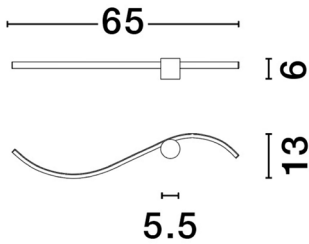

NOVA LUCE

PRODUCT DATASHEET

Version: 001

PRODUCT PHOTOGRAPH

TECHNICAL DRAWING

GENERAL INFORMATION

| | |
|-------------------------|------------|
| Product Code | 9006095 |
| Collection | Decorative |
| Product Category | Wall |
| Product Family | Kima |
| Mounting Location | Wall |
| Application Environment | Indoor |
| Specifications | |

DIMENSION & WEIGHT

| | |
|--------------|---------------|
| LxWxH (cm) | L:65 W:6 H:13 |
| Cut out (cm) | N/A |
| Weight (Kgr) | 0.5 |

MATERIAL & COLOR

| | |
|---------------|--------------|
| Product Color | Gold & Black |
| Body Material | Aluminium |

| | |
|-------------------------|-------------------|
| Power (Nominal) | 14 W |
| Input voltage (Nominal) | 220-240Vac |
| Mains Frequency | 50/60Hz |

PHOTOMETRICAL DATA

| | |
|---------------------------|-------------------|
| Luminous Flux | 880 lm |
| Color Temperature | 3000K |
| Light Color (Designation) | Warm White |