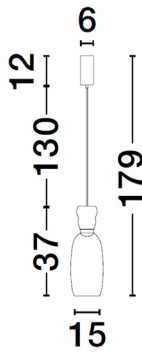

NOVA LUCE

PRODUCT DATASHEET

Version: 001

PRODUCT PHOTOGRAPH

TECHNICAL DRAWING

GENERAL INFORMATION

Product Code	9009100
Collection	Decorative
Product Category	Suspension
Product Family	Pluma
Mounting Location	Ceiling
Application Environment	Indoor
Specifications	

DIMENSION & WEIGHT

LxWxH (cm)	D: 15 H: 170
Cut out (cm)	N/A
Weight (Kgr)	0.8

MATERIAL & COLOR

Product Color	Gold & Jasper & Orange
Body Material	Metal & Glass

APPLICATION & MOUNTING

Ambient Working Temp.	Max 45 oC
Type of Protection	IP20
Dimmable	No
Type of Dimming	N/A
Mounting type	Surface
Mounting Depth (cm)	N/A
Led Module Replaceable	No
Light Source	LED

Power (Nominal)	9 W
Input voltage (Nominal)	220-240Vac
Mains Frequency	50/60Hz

PHOTOMETRICAL DATA

Luminous Flux	915 lm
Color Temperature	3000K
Light Color (Designation)	Warm White

WARRANTY

Warranty	3 Years
----------	----------------