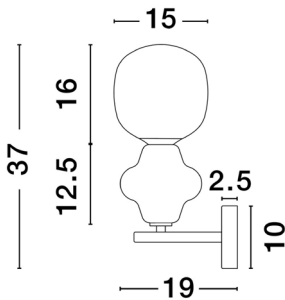

TECHNICAL DRAWING

GENERAL INFORMATION

Product Code	9009125
Collection	Decorative
Product Category	Wall
Product Family	Clio
Mounting Location	Wall
Application Environment	Indoor
Specifications	

DIMENSION & WEIGHT

LxWxH (cm)	D: 19 W: 15 H: 37
Cut out (cm)	N/A
Weight (Kgr)	1.0

MATERIAL & COLOR

Product Color	Yellow & White
Body Material	Ceramic & Glass

APPLICATION & MOUNTING

Ambient Working Temp.	Max 45 oC
Type of Protection	IP20
Dimmable	Depend On Lamp
Type of Dimming	Depend On Lamp
Mounting type	Surface
Mounting Depth (cm)	N/A
Led Module Replaceable	Yes
Light Source	LED E14

NOVA LUCE S.A

Schimatari Viotias
32009, Greece

+30 22620 58 121
+30 22620 56 743

info@novaluce.com
www.novaluce.com