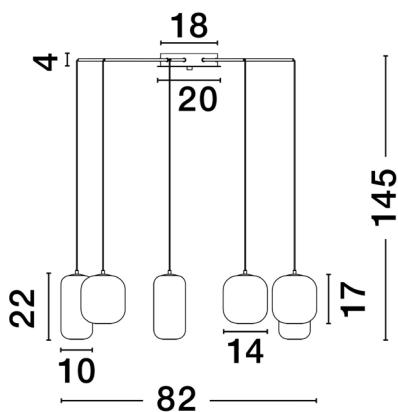

NOVA LUCE

PRODUCT DATASHEET

Version: 001

PRODUCT PHOTOGRAPH

TECHNICAL DRAWING

GENERAL INFORMATION

Product Code	9009144
Collection	Decorative
Product Category	Suspension
Product Family	Aelia
Mounting Location	Ceiling
Application Environment	Indoor
Specifications	

DIMENSION & WEIGHT

LxWxH (cm)	D: 82 H: 145
Cut out (cm)	N/A
Weight (Kgr)	4.7

MATERIAL & COLOR

Product Color	Black & Smoky Gray
Body Material	Metal & Glass

APPLICATION & MOUNTING

Ambient Working Temp.	Max 45 oC
Type of Protection	IP20
Dimmable	No
Type of Dimming	N/A
Mounting type	Surface
Mounting Depth (cm)	N/A
Led Module Replaceable	No
Light Source	LED

Power (Nominal)	36 W
Input voltage (Nominal)	220-240Vac
Mains Frequency	50/60Hz

PHOTOMETRICAL DATA

Luminous Flux	3766 lm
Color Temperature	3000K
Light Color (Designation)	Warm White

WARRANTY

Warranty	3 Years
----------	----------------