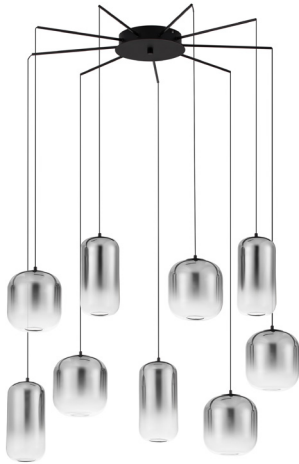

NOVA LUCE

PRODUCT DATASHEET

Version: 001

PRODUCT PHOTOGRAPH

TECHNICAL DRAWING

GENERAL INFORMATION

Product Code	9009144
Collection	Decorative
Product Category	Suspension
Product Family	Aelia
Mounting Location	Ceiling
Application Environment	Indoor
Specifications	

DIMENSION & WEIGHT

LxWxH (cm)	D: 82 H: 145
Cut out (cm)	N/A
Weight (Kgr)	4.7

MATERIAL & COLOR

Product Color	Black & Smoky Gray
Body Material	Metal & Glass

APPLICATION & MOUNTING

Ambient Working Temp.	Max 45 oC
Type of Protection	IP20
Dimmable	No
Type of Dimming	N/A
Mounting type	Surface
Mounting Depth (cm)	N/A
Led Module Replaceable	No
Light Source	LED

Power (Nominal)	36 W
Input voltage (Nominal)	220-240Vac
Mains Frequency	50/60Hz

PHOTOMETRICAL DATA

Luminous Flux	3766 lm
Color Temperature	3000K
Light Color (Designation)	Warm White

WARRANTY

Warranty	3 Years
----------	----------------