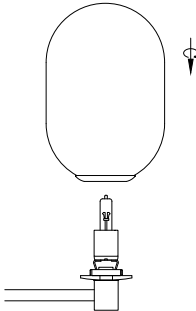

NOVA LUCE

9009246

1. Turn off the general switch

2. Apply screws into plastic anchors

3. Connect wires

4. Tie up side screws

5. Insert the light bulb

6. Turn on the general switch