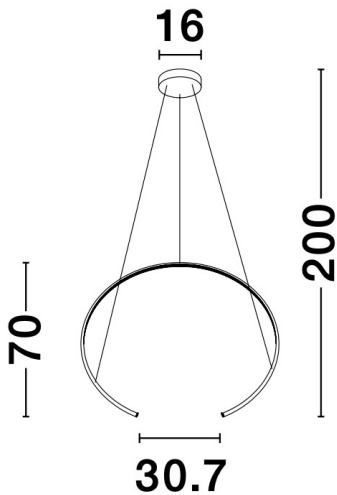

NOVA LUCE

PRODUCT DATASHEET

Version: 001

PRODUCT PHOTOGRAPH

TECHNICAL DRAWING

GENERAL INFORMATION

Product Code	9010023
Collection	Decorative
Product Category	Suspension
Product Family	Breda
Mounting Location	Ceiling
Application Environment	Indoor

DIMENSION & WEIGHT

LxWxH (cm)	D: 70 H: 200
Cut out (cm)	N/A
Weight (Kgr)	0.9

MATERIAL & COLOR

Product Color	Sandy Black
Body Material	Aluminium & Acrylic

APPLICATION & MOUNTING

Ambient Working Temp.	Max 45 °C
Type of Protection	IP20
Dimmable	No
Type of Dimming (Optional)	N/A
Mounting type	Ceiling
Mounting Depth (cm)	N/A
Led Module Replaceable	No
Light Source	LED

Power (Nominal)	29W
Input voltage (Nominal)	220-240Vac
Mains Frequency	50/60Hz

PHOTOMETRICAL DATA

Luminous Flux	1480 lm
Color Temperature	3000K
Light Color (Designation)	Warm White

WARRANTY

Warranty	3 Years
----------	----------------