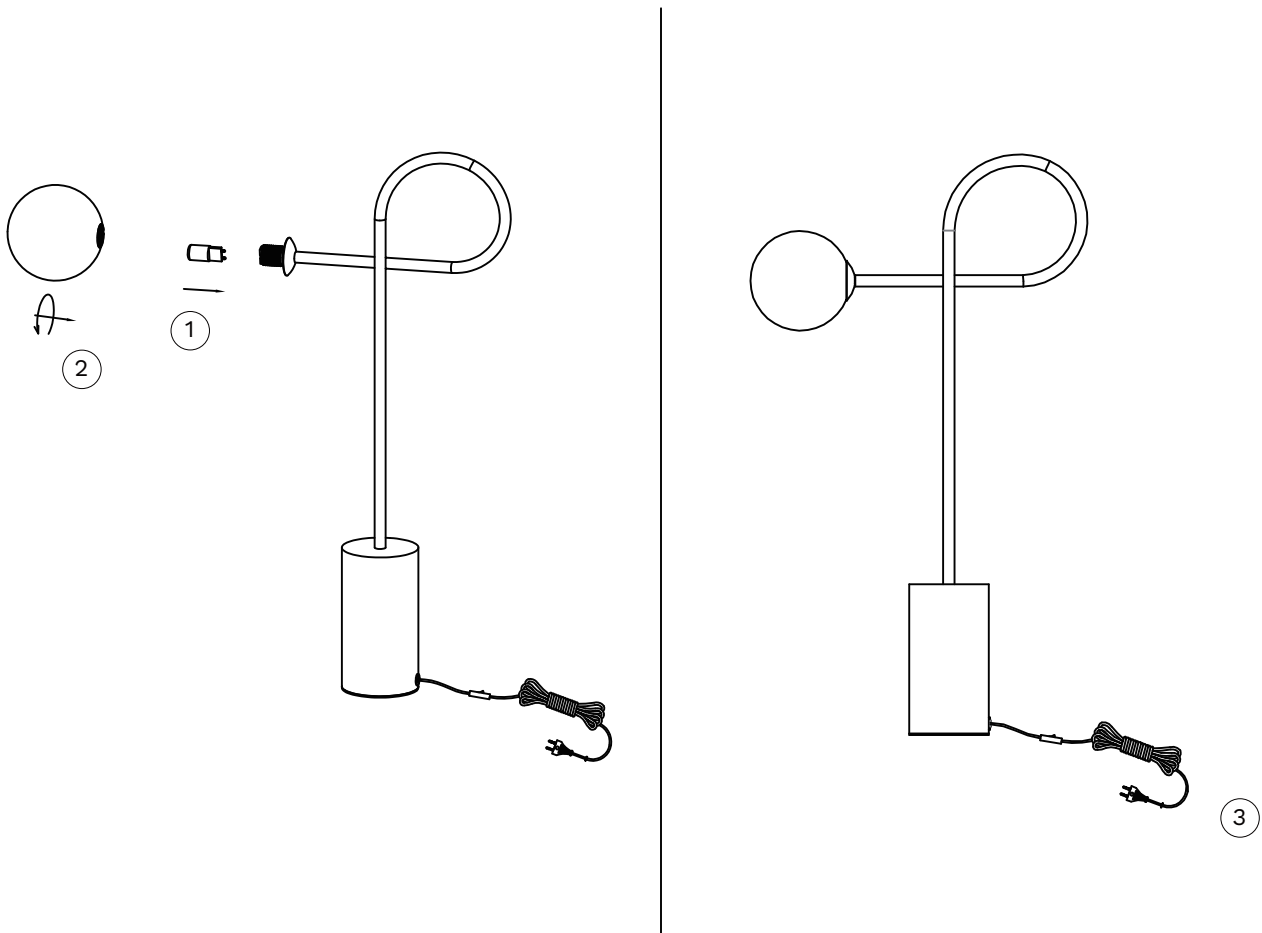

# NOVA LUCE

9010223

1. Insert the bulb
2. Apply the cap by rotate
3. Plug it in power to turn it on/ off