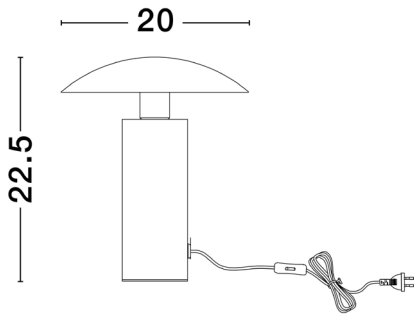

NOVA LUCE

PRODUCT DATASHEET

Version: 001

PRODUCT PHOTOGRAPH

TECHNICAL DRAWING

GENERAL INFORMATION

Product Code	9011321
Collection	Decorative
Product Category	Table
Product Family	Karpos
Mounting Location	N/A
Application Environment	Indoor
Specifications	

DIMENSION & WEIGHT

LxWxH (cm)	D: 20 H: 22.5
Cut out (cm)	N/A
Weight (Kgr)	0.7

MATERIAL & COLOR

Product Color	Black
Body Material	Metal

APPLICATION & MOUNTING

Ambient Working Temp.	Max 45 oC
Type of Protection	IP20
Dimmable	No
Type of Dimming	N/A
Mounting type	N/A
Mounting Depth (cm)	N/A
Led Module Replaceable	No
Light Source	LED

NOVA LUCE S.A

Schimatari Viotias
32009, Greece

+30 22620 58 121
+30 22620 56 743

info@novaluce.com
www.novaluce.com