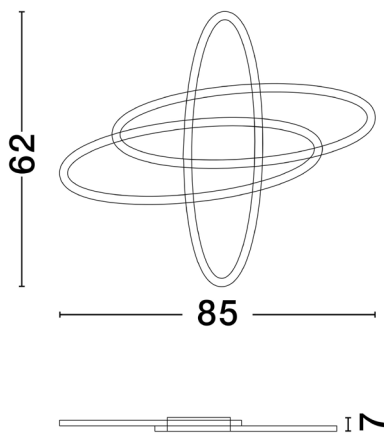

NOVA LUCE

PRODUCT DATASHEET

Version: 001

PRODUCT PHOTOGRAPH

GENERAL INFORMATION

Product Code	9011323
Collection	Decorative
Product Category	Ceiling
Product Family	Ipon
Mounting Location	Ceiling
Application Environment	Indoor
Specifications	

DIMENSION & WEIGHT

LxWxH (cm)	L: 85 W: 62 H: 7
Cut out (cm)	N/A
Weight (Kgr)	1.2

TECHNICAL DRAWING

MATERIAL & COLOR

Product Color	Black
Body Material	Aluminium

APPLICATION & MOUNTING

Ambient Working Temp.	Max 45 oC
Type of Protection	IP20
Dimmable	Yes
Type of Dimming	Triac
Mounting type	Surface
Mounting Depth (cm)	N/A
Led Module Replaceable	No
Light Source	LED

NOVA LUCE S.A

Schimatari Viotias
32009, Greece

+30 22620 58 121
+30 22620 56 743

info@novaluce.com
www.novaluce.com