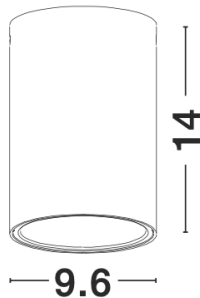

NOVA LUCE

PRODUCT DATASHEET

Version: 001

PRODUCT PHOTOGRAPH

GENERAL INFORMATION

Product Code	9012172
Product Category	Downlight
Product Family	Celing
Mounting Location	Celing
Application Environment	Indoor

DIMENSION & WEIGHT

LxWxH (cm)	D: 9.6 H: 14
Cut out (cm)	N/A
Weight (gr)	-

TECHNICAL DRAWING

MATERIAL & COLOR

Product Color	Sandy Black
Body Material	Aluminium
Cover Material	N/A

APPLICATION & MOUNTING

Ambient Working Temp.	Max 40 oC
Type of Protection	IP20
Protection Class IK	IK03
Dimmable	N/A
Type of Dimming (Optional)	N/A
Mounting type	Surface
Mounting Depth (cm)	N/A
Led Module Replaceable	Yes
Light Source	Led