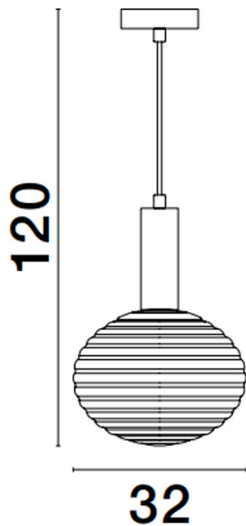

NOVA LUCE

PRODUCT DATASHEET

Version: 001

PRODUCT PHOTOGRAPH

TECHNICAL DRAWING

GENERAL INFORMATION

Product Code	9028843
Collection	Decorative
Product Category	Suspension
Product Family	Allen
Mounting Location	Ceiling
Application Environment	Indoor

DIMENSION & WEIGHT

LxWxH (cm)	D: 32 H: 120
Cut out (cm)	N/A
Weight (Kgr)	2.1

MATERIAL & COLOR

Product Color	Matt Gold
Body Material	Metal & Glass

APPLICATION & MOUNTING

Ambient Working Temp.	Max 45 oC
Type of Protection	IP20
Dimmable	Depends on the lamp
Type of Dimming (Optional)	N/A
Mounting type	Ceiling
Mounting Depth (cm)	N/A
Led Module Replaceable	Yes
Light Source	LED ?27

Power (Nominal)	Depends on the lamp
Input voltage (Nominal)	220-240Vac
Mains Frequency	50/60Hz

PHOTOMETRICAL DATA

Luminous Flux	Depends on the lamp
Color Temperature	Depends on the lamp
Light Color (Designation)	N/A