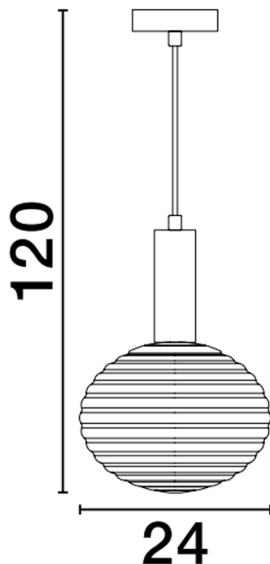

NOVA LUCE

PRODUCT DATASHEET

Version: 001

PRODUCT PHOTOGRAPH

TECHNICAL DRAWING

GENERAL INFORMATION

Product Code	9028844
Collection	Decorative
Product Category	Suspension
Product Family	Allen
Mounting Location	Ceiling
Application Environment	Indoor

DIMENSION & WEIGHT

LxWxH (cm)	D: 24 H: 120
Cut out (cm)	N/A
Weight (Kgr)	1.6

MATERIAL & COLOR

Product Color	Matt Gold
Body Material	Metal & Glass

APPLICATION & MOUNTING

Ambient Working Temp.	Max 45 oC
Type of Protection	IP20
Dimmable	Depends on the lamp
Type of Dimming (Optional)	N/A
Mounting type	Ceiling
Mounting Depth (cm)	N/A
Led Module Replaceable	Yes
Light Source	LED ?27

NOVA LUCE S.A

Schimatari Viotias
32009, Greece

+30 22620 58 121
+30 22620 56 743

info@novaluce.com
www.novaluce.com