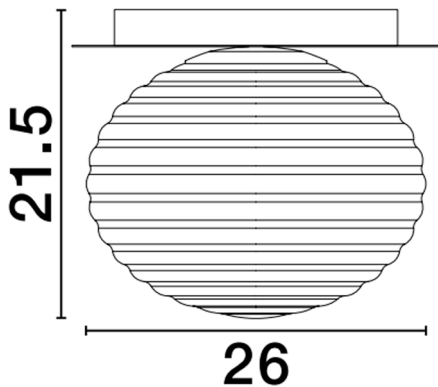

NOVA LUCE

PRODUCT DATASHEET

Version: 001

PRODUCT PHOTOGRAPH

TECHNICAL DRAWING

GENERAL INFORMATION

Product Code	9028846
Collection	Decorative
Product Category	Wall
Product Family	Allen
Mounting Location	Wall
Application Environment	Indoor

DIMENSION & WEIGHT

LxWxH (cm)	D: 26 H: 21,5
Cut out (cm)	N/A
Weight (Kgr)	1.8

MATERIAL & COLOR

Product Color	Matt Gold
Body Material	Metal & Glass

APPLICATION & MOUNTING

Ambient Working Temp.	Max 45 oC
Type of Protection	IP20
Dimmable	Depends on the lamp
Type of Dimming (Optional)	N/A
Mounting type	Wall
Mounting Depth (cm)	N/A
Led Module Replaceable	Yes
Light Source	LED ?27