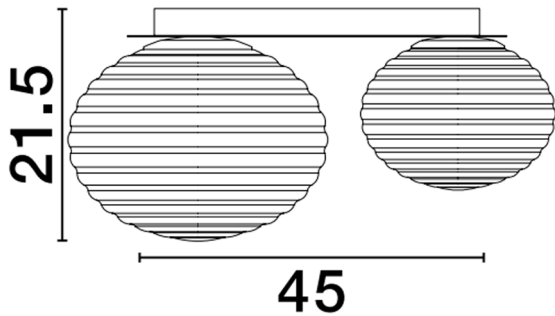

NOVA LUCE

PRODUCT DATASHEET

Version: 001

PRODUCT PHOTOGRAPH

TECHNICAL DRAWING

GENERAL INFORMATION

Product Code	9028847
Collection	Decorative
Product Category	Ceiling
Product Family	Allen
Mounting Location	Ceiling
Application Environment	Indoor

DIMENSION & WEIGHT

LxWxH (cm)	L: 45 W: 35 H: 21,5
Cut out (cm)	N/A
Weight (Kgr)	2.6

MATERIAL & COLOR

Product Color	Matt Gold
Body Material	Metal & Glass

APPLICATION & MOUNTING

Ambient Working Temp.	Max 45 oC
Type of Protection	IP20
Dimmable	Depends on the lamp
Type of Dimming (Optional)	N/A
Mounting type	Ceiling
Mounting Depth (cm)	N/A
Led Module Replaceable	Yes
Light Source	LED ?27