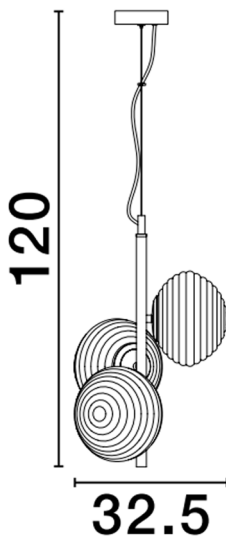

NOVA LUCE

PRODUCT DATASHEET

Version: 001

PRODUCT PHOTOGRAPH

TECHNICAL DRAWING

GENERAL INFORMATION

Product Code	9028849
Collection	Decorative
Product Category	Suspension
Product Family	Allen
Mounting Location	Ceiling
Application Environment	Indoor

DIMENSION & WEIGHT

LxWxH (cm)	D: 32,5 H: 120
Cut out (cm)	N/A
Weight (Kgr)	1.8

MATERIAL & COLOR

Product Color	Matt Gold
Body Material	Metal & Glass

APPLICATION & MOUNTING

Ambient Working Temp.	Max 45 oC
Type of Protection	IP20
Dimmable	Depends on the lamp
Type of Dimming (Optional)	N/A
Mounting type	Ceiling
Mounting Depth (cm)	N/A
Led Module Replaceable	Yes
Light Source	LED E14

Power (Nominal)	Depends on the lamp
Input voltage (Nominal)	220-240Vac
Mains Frequency	50/60Hz

PHOTOMETRICAL DATA

Luminous Flux	Depends on the lamp
Color Temperature	Depends on the lamp
Light Color (Designation)	N/A