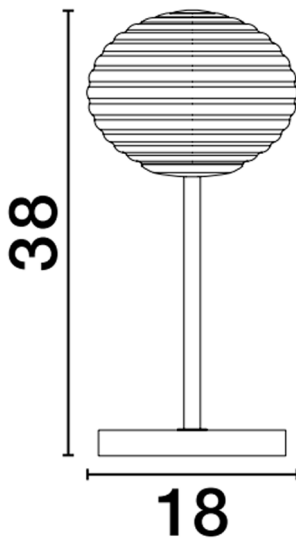

NOVA LUCE

PRODUCT DATASHEET

Version: 001

PRODUCT PHOTOGRAPH

TECHNICAL DRAWING

GENERAL INFORMATION

Product Code	9028850
Collection	Decorative
Product Category	Table
Product Family	Allen
Mounting Location	N/A
Application Environment	Indoor

DIMENSION & WEIGHT

LxWxH (cm)	D: 18 H: 38
Cut out (cm)	N/A
Weight (Kgr)	2.2

MATERIAL & COLOR

Product Color	Matt Gold
Body Material	Metal & Glass

APPLICATION & MOUNTING

Ambient Working Temp.	Max 45 oC
Type of Protection	IP20
Dimmable	Depends on the lamp
Type of Dimming (Optional)	N/A
Mounting type	N/A
Mounting Depth (cm)	N/A
Led Module Replaceable	Yes
Light Source	LED E14

NOVA LUCE S.A

Schimatari Viotias
32009, Greece

+30 22620 58 121
+30 22620 56 743

info@novaluce.com
www.novaluce.com