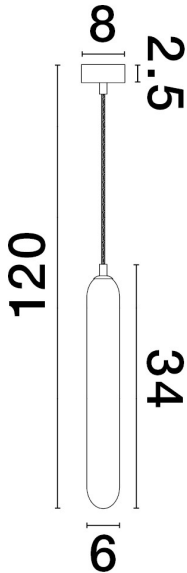

NOVA LUCE

PRODUCT DATASHEET

Version: 001

PRODUCT PHOTOGRAPH

TECHNICAL DRAWING

GENERAL INFORMATION

Product Code	9028851
Collection	Decorative
Product Category	Suspension
Product Family	Gustave
Mounting Location	Ceiling
Application Environment	Indoor

DIMENSION & WEIGHT

LxWxH (cm)	L: 6 W: 8 H: 120
Cut out (cm)	N/A
Weight (Kgr)	0.8

MATERIAL & COLOR

Product Color	Grey & Matt Black
Body Material	Metal & Glass

APPLICATION & MOUNTING

Ambient Working Temp.	Max 45 oC
Type of Protection	IP20
Dimmable	Depends on the lamp
Type of Dimming (Optional)	N/A
Mounting type	Ceiling
Mounting Depth (cm)	N/A
Led Module Replaceable	Yes
Light Source	LED G9

Power (Nominal)	Depends on the lamp
Input voltage (Nominal)	220-240Vac
Mains Frequency	50/60Hz

PHOTOMETRICAL DATA

Luminous Flux	Depends on the lamp
Color Temperature	Depends on the lamp
Light Color (Designation)	N/A