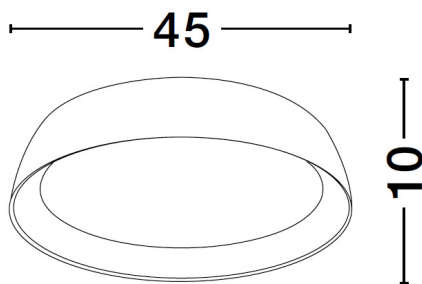

NOVA LUCE

PRODUCT DATASHEET

Version: 001

PRODUCT PHOTOGRAPH

TECHNICAL DRAWING

GENERAL INFORMATION

Product Code	9030502
Collection	Decorative
Product Category	Ceiling
Product Family	Sigi
Mounting Location	Ceiling
Application Environment	Indoor
Specifications	

DIMENSION & WEIGHT

LxWxH (cm)	D: 45 H: 10
Cut out (cm)	N/A
Weight (Kgr)	3.5

MATERIAL & COLOR

Product Color	White & Wood
Body Material	Aluminium & Metal & Acrylic

APPLICATION & MOUNTING

Ambient Working Temp.	Max 45 oC
Type of Protection	IP20
Dimmable	Yes
Type of Dimming	Triac
Mounting type	Surface
Mounting Depth (cm)	N/A
Led Module Replaceable	No
Light Source	LED

Power (Nominal)	39 W
Input voltage (Nominal)	220-240Vac
Mains Frequency	50/60Hz

PHOTOMETRICAL DATA

Luminous Flux	3081 lm
Color Temperature	3000K
Light Color (Designation)	Warm White

WARRANTY

Warranty	3 Years
----------	----------------