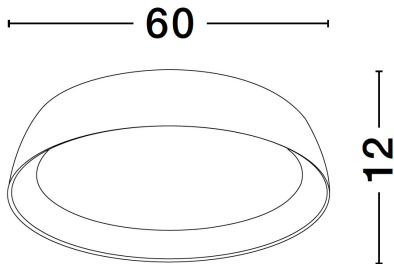

NOVA LUCE

PRODUCT DATASHEET

Version: 001

PRODUCT PHOTOGRAPH

TECHNICAL DRAWING

GENERAL INFORMATION

Product Code	9030504
Collection	Decorative
Product Category	Ceiling
Product Family	Sigi
Mounting Location	Ceiling
Application Environment	Indoor
Specifications	

DIMENSION & WEIGHT

LxWxH (cm)	D: 60 H: 12
Cut out (cm)	N/A
Weight (Kgr)	5.5

MATERIAL & COLOR

Product Color	White & Wood
Body Material	Aluminium & Metal & Acrylic

APPLICATION & MOUNTING

Ambient Working Temp.	Max 45 oC
Type of Protection	IP20
Dimmable	Yes
Type of Dimming	Triac
Mounting type	Surface
Mounting Depth (cm)	N/A
Led Module Replaceable	No
Light Source	LED

Power (Nominal)	50 W
Input voltage (Nominal)	220-240Vac
Mains Frequency	50/60Hz

PHOTOMETRICAL DATA

Luminous Flux	4201 lm
Color Temperature	3000K
Light Color (Designation)	Warm White

WARRANTY

Warranty	3 Years
----------	----------------