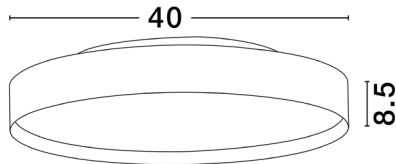

NOVA LUCE

PRODUCT DATASHEET

Version: 001

PRODUCT PHOTOGRAPH

TECHNICAL DRAWING

GENERAL INFORMATION

Product Code	9030531
Collection	Decorative
Product Category	Ceiling
Product Family	Roi
Mounting Location	Ceiling
Application Environment	Indoor
Specifications	

DIMENSION & WEIGHT

LxWxH (cm)	D: 40 H: 8.5
Cut out (cm)	N/A
Weight (Kgr)	2.6

MATERIAL & COLOR

Product Color	White
Body Material	Aluminium & Metal & Acrylic

APPLICATION & MOUNTING

Ambient Working Temp.	Max 45 oC
Type of Protection	IP20
Dimmable	Yes
Type of Dimming	Triac
Mounting type	Surface
Mounting Depth (cm)	N/A
Led Module Replaceable	No
Light Source	LED

Power (Nominal)	37 W
Input voltage (Nominal)	220-240Vac
Mains Frequency	50/60Hz

PHOTOMETRICAL DATA

Luminous Flux	3555 lm
Color Temperature	2700-3000K
Light Color (Designation)	Warm White

WARRANTY

Warranty	3 Years
----------	----------------