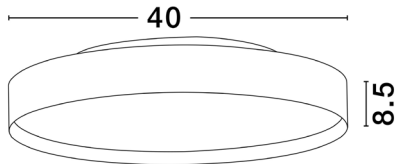

NOVA LUCE

PRODUCT DATASHEET

Version: 001

PRODUCT PHOTOGRAPH

TECHNICAL DRAWING

GENERAL INFORMATION

Product Code	9030532
Collection	Decorative
Product Category	Ceiling
Product Family	Roi
Mounting Location	Ceiling
Application Environment	Indoor
Specifications	

DIMENSION & WEIGHT

LxWxH (cm)	D: 40 H: 8.5
Cut out (cm)	N/A
Weight (Kgr)	2.6

MATERIAL & COLOR

Product Color	Black
Body Material	Aluminium & Metal & Acrylic

APPLICATION & MOUNTING

Ambient Working Temp.	Max 45 oC
Type of Protection	IP20
Dimmable	Yes
Type of Dimming	Triac
Mounting type	Surface
Mounting Depth (cm)	N/A
Led Module Replaceable	No
Light Source	LED

Power (Nominal)	37 W
Input voltage (Nominal)	220-240Vac
Mains Frequency	50/60Hz

PHOTOMETRICAL DATA

Luminous Flux	3555 lm
Color Temperature	2700-3000K
Light Color (Designation)	Warm White

WARRANTY

Warranty	3 Years
----------	----------------