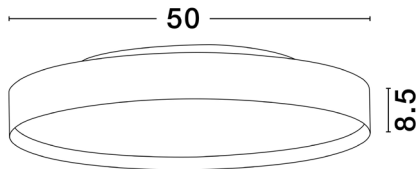

NOVA LUCE

PRODUCT DATASHEET

Version: 001

PRODUCT PHOTOGRAPH

TECHNICAL DRAWING

GENERAL INFORMATION

Product Code	9030534
Collection	Decorative
Product Category	Ceiling
Product Family	Roi
Mounting Location	Ceiling
Application Environment	Indoor
Specifications	

DIMENSION & WEIGHT

LxWxH (cm)	D: 50 H: 8.5
Cut out (cm)	N/A
Weight (Kgr)	3.6

MATERIAL & COLOR

Product Color	White
Body Material	Aluminium & Metal & Acrylic

APPLICATION & MOUNTING

Ambient Working Temp.	Max 45 oC
Type of Protection	IP20
Dimmable	Yes
Type of Dimming	Triac
Mounting type	Surface
Mounting Depth (cm)	N/A
Led Module Replaceable	No
Light Source	LED