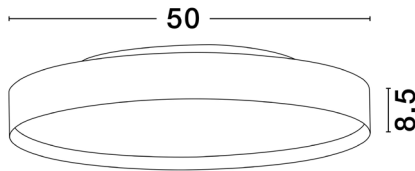

NOVA LUCE

PRODUCT DATASHEET

Version: 001

PRODUCT PHOTOGRAPH

TECHNICAL DRAWING

GENERAL INFORMATION

Product Code	9030535
Collection	Decorative
Product Category	Ceiling
Product Family	Roi
Mounting Location	Ceiling
Application Environment	Indoor
Specifications	

DIMENSION & WEIGHT

LxWxH (cm)	D: 50 H: 8.5
Cut out (cm)	N/A
Weight (Kgr)	3.6

MATERIAL & COLOR

Product Color	Black
Body Material	Aluminium & Metal & Acrylic

APPLICATION & MOUNTING

Ambient Working Temp.	Max 45 oC
Type of Protection	IP20
Dimmable	Yes
Type of Dimming	Triac
Mounting type	Surface
Mounting Depth (cm)	N/A
Led Module Replaceable	No
Light Source	LED