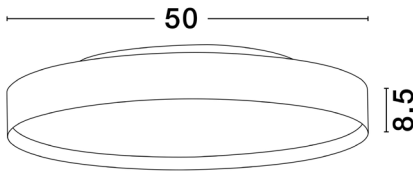

NOVA LUCE

PRODUCT DATASHEET

Version: 001

PRODUCT PHOTOGRAPH

GENERAL INFORMATION

Product Code	9030536
Collection	Decorative
Product Category	Ceiling
Product Family	Roi
Mounting Location	Ceiling
Application Environment	Indoor
Specifications	

DIMENSION & WEIGHT

LxWxH (cm)	D: 50 H: 8.5
Cut out (cm)	N/A
Weight (Kgr)	3.6

TECHNICAL DRAWING

MATERIAL & COLOR

Product Color	Brushed Gold
Body Material	Aluminium & Metal & Acrylic

APPLICATION & MOUNTING

Ambient Working Temp.	Max 45 oC
Type of Protection	IP20
Dimmable	Yes
Type of Dimming	Triac
Mounting type	Surface
Mounting Depth (cm)	N/A
Led Module Replaceable	No
Light Source	LED

Power (Nominal)	48 W
Input voltage (Nominal)	220-240Vac
Mains Frequency	50/60Hz

PHOTOMETRICAL DATA

Luminous Flux	3724 lm
Color Temperature	2700-3000K
Light Color (Designation)	Warm White

WARRANTY

Warranty	3 Years
----------	----------------