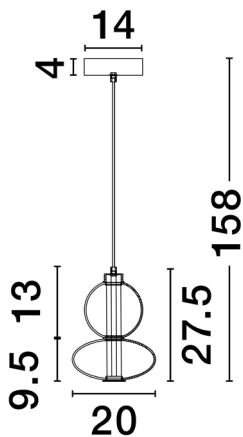

NOVA LUCE

PRODUCT DATASHEET

Version: 001

PRODUCT PHOTOGRAPH

TECHNICAL DRAWING

GENERAL INFORMATION

Product Code	9030554
Collection	Decorative
Product Category	Suspension
Product Family	Bally
Mounting Location	Ceiling
Application Environment	Indoor
Specifications	

DIMENSION & WEIGHT

LxWxH (cm)	D: 20 H: 158
Cut out (cm)	N/A
Weight (Kgr)	1.2

MATERIAL & COLOR

Product Color	Black & Smoky Gray
Body Material	Metal & Glass

APPLICATION & MOUNTING

Ambient Working Temp.	Max 45 oC
Type of Protection	IP20
Dimmable	Yes
Type of Dimming	Triac
Mounting type	Surface
Mounting Depth (cm)	N/A
Led Module Replaceable	No
Light Source	LED

Power (Nominal)	12 W
Input voltage (Nominal)	220-240Vac
Mains Frequency	50/60Hz

PHOTOMETRICAL DATA

Luminous Flux	1636 lm
Color Temperature	3000K
Light Color (Designation)	Warm White

WARRANTY

Warranty	3 Years
----------	----------------