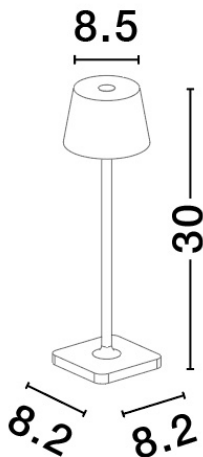

NOVA LUCE

PRODUCT DATASHEET

Version: 001

PRODUCT PHOTOGRAPH

TECHNICAL DRAWING

GENERAL INFORMATION

Product Code	9030562
Collection	Outdoor
Product Category	Table
Product Family	Deck
Mounting Location	N/A
Application Environment	Outdoor
Specifications	

DIMENSION & WEIGHT

LxWxH (cm)	D: 8,5 H: 30
Cut out (cm)	N/A
Weight (Kgr)	0.446

MATERIAL & COLOR

Product Color	White
Body Material	Aluminium & Pc

APPLICATION & MOUNTING

Ambient Working Temp.	Max 45 oC
Type of Protection	IP54
Dimmable	Yes
Type of Dimming (Optional)	Touch dimming
Mounting type	Surface
Mounting Depth (cm)	N/A
Led Module Replaceable	No
Light Source	LED

Power (Nominal)	1,5 W
Input voltage (Nominal)	220-240Vac
Mains Frequency	50/60Hz

PHOTOMETRICAL DATA

Luminous Flux	121 lm
Color Temperature	3000 K
Light Color (Designation)	Warm White

WARRANTY

Warranty	3 Years
----------	----------------