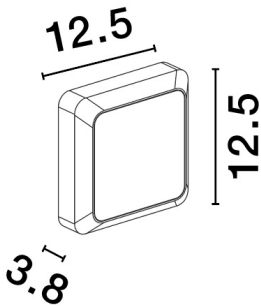

NOVA LUCE

PRODUCT DATASHEET

Version: 001

PRODUCT PHOTOGRAPH

TECHNICAL DRAWING

GENERAL INFORMATION

Product Code	9030598
Collection	Outdoor
Product Category	Wall
Product Family	Appia
Mounting Location	Wall
Application Environment	Outdoor
Specifications	

DIMENSION & WEIGHT

LxWxH (cm)	L: 12,5 W: 3,8 H: 12,5
Cut out (cm)	N/A
Weight (Kgr)	0.25

MATERIAL & COLOR

Product Color	Rust
Body Material	Aluminium & Pc

APPLICATION & MOUNTING

Ambient Working Temp.	Max 45 oC
Type of Protection	IP54
Dimmable	No
Type of Dimming (Optional)	N/A
Mounting type	Surface
Mounting Depth (cm)	N/A
Led Module Replaceable	No
Light Source	LED

NOVA LUCE S.A

Schimatari Viotias
32009, Greece

+30 22620 58 121
+30 22620 56 743

info@novaluce.com
www.novaluce.com