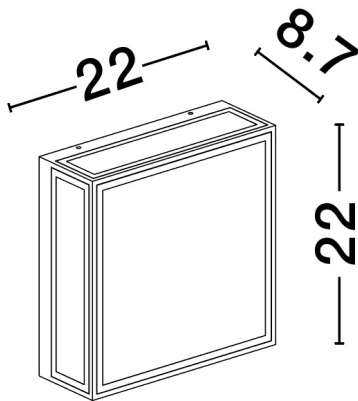

NOVA LUCE

PRODUCT DATASHEET

Version: 001

PRODUCT PHOTOGRAPH

GENERAL INFORMATION

Product Code	9030631
Collection	Outdoor
Product Category	Wall
Product Family	Astral
Mounting Location	Wall
Application Environment	Outdoor
Specifications	

DIMENSION & WEIGHT

LxWxH (cm)	L: 22 W: 8,7 H: 22
Cut out (cm)	N/A
Weight (Kgr)	1.66

TECHNICAL DRAWING

MATERIAL & COLOR

Product Color	Black
Body Material	Aluminium & Glass

APPLICATION & MOUNTING

Ambient Working Temp.	Max 45 oC
Type of Protection	IP65
Dimmable	No
Type of Dimming (Optional)	N/A
Mounting type	Surface
Mounting Depth (cm)	N/A
Led Module Replaceable	No
Light Source	LED