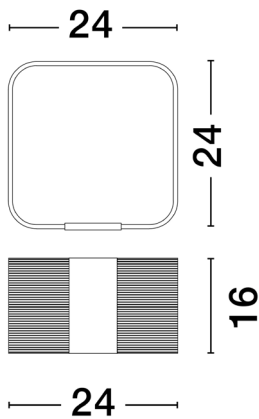

NOVA LUCE

PRODUCT DATASHEET

Version: 001

PRODUCT PHOTOGRAPH

GENERAL INFORMATION

Product Code	9030638
Collection	Decorative
Product Category	Table
Product Family	Valentin
Mounting Location	N/A
Application Environment	Indoor
Specifications	

DIMENSION & WEIGHT

LxWxH (cm)	L:24 W:16 H:24
Cut out (cm)	N/A
Weight (Kgr)	0.8

TECHNICAL DRAWING

MATERIAL & COLOR

Product Color	Brass Gold
Body Material	Aluminium & Acrylic

APPLICATION & MOUNTING

Ambient Working Temp.	Max 45 oC
Type of Protection	IP20
Dimmable	Yes
Type of Dimming	Triac
Mounting type	N/A
Mounting Depth (cm)	N/A
Led Module Replaceable	No
Light Source	LED

Power (Nominal)	14 W
Input voltage (Nominal)	220-240Vac
Mains Frequency	50/60Hz

PHOTOMETRICAL DATA

Luminous Flux	786 lm
Color Temperature	3000K
Light Color (Designation)	Warm White

WARRANTY

Warranty	3 Years
----------	----------------