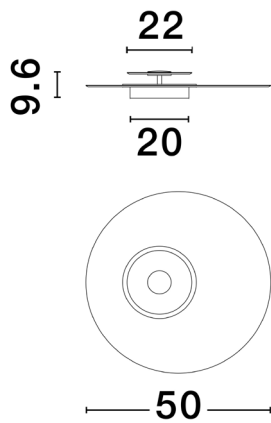

TECHNICAL DRAWING

GENERAL INFORMATION

Product Code	9030640
Collection	Decorative
Product Category	Ceiling
Product Family	Copo
Mounting Location	Ceiling
Application Environment	Indoor
Specifications	

DIMENSION & WEIGHT

LxWxH (cm)	D:50 H:9.6
Cut out (cm)	N/A
Weight (Kgr)	2.0

MATERIAL & COLOR

Product Color	Brass Gold
Body Material	Aluminium & Acrylic

APPLICATION & MOUNTING

Ambient Working Temp.	Max 45 oC
Type of Protection	IP20
Dimmable	Yes
Type of Dimming	Triac
Mounting type	Surface
Mounting Depth (cm)	N/A
Led Module Replaceable	No
Light Source	LED

NOVA LUCE S.A

Schimatari Viotias
32009, Greece

+30 22620 58 121
+30 22620 56 743

info@novaluce.com
www.novaluce.com