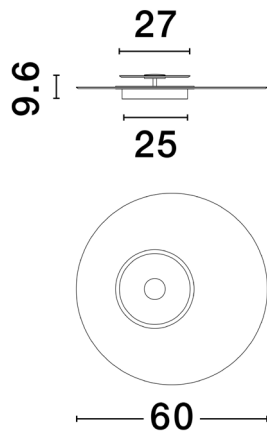

NOVA LUCE

PRODUCT DATASHEET

Version: 001

PRODUCT PHOTOGRAPH

GENERAL INFORMATION

Product Code	9030641
Collection	Decorative
Product Category	Ceiling
Product Family	Copo
Mounting Location	Ceiling
Application Environment	Indoor
Specifications	

DIMENSION & WEIGHT

LxWxH (cm)	D:60 H:9.6
Cut out (cm)	N/A
Weight (Kgr)	3.0

TECHNICAL DRAWING

MATERIAL & COLOR

Product Color	Brass Gold
Body Material	Aluminium & Acrylic

APPLICATION & MOUNTING

Ambient Working Temp.	Max 45 oC
Type of Protection	IP20
Dimmable	Yes
Type of Dimming	Triac
Mounting type	Surface
Mounting Depth (cm)	N/A
Led Module Replaceable	No
Light Source	LED

Power (Nominal)	35 W
Input voltage (Nominal)	220-240Vac
Mains Frequency	50/60Hz

PHOTOMETRICAL DATA

Luminous Flux	2189 lm
Color Temperature	3000K
Light Color (Designation)	Warm White

WARRANTY

Warranty	3 Years
----------	----------------