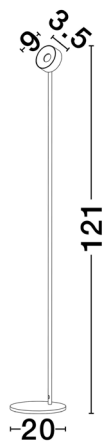

NOVA LUCE

PRODUCT DATASHEET

Version: 001

PRODUCT PHOTOGRAPH

TECHNICAL DRAWING

GENERAL INFORMATION

Product Code	9030698
Collection	Decorative
Product Category	Floor
Product Family	Irida
Mounting Location	N/A
Application Environment	Indoor
Specifications	4 lenses included (reddish, blueish, green, purple)

DIMENSION & WEIGHT

LxWxH (cm)	D: 20 H: 121
Cut out (cm)	N/A
Weight (Kgr)	3.6

MATERIAL & COLOR

Product Color	Black
Body Material	Aluminium & Steel

APPLICATION & MOUNTING

Ambient Working Temp.	Max 45 oC
Type of Protection	IP20
Dimmable	No
Type of Dimming	N/A
Mounting type	N/A
Mounting Depth (cm)	N/A
Led Module Replaceable	No
Light Source	LED

NOVA LUCE S.A

Schimatari Viotias
32009, Greece

+30 22620 58 121
+30 22620 56 743

info@novaluce.com
www.novaluce.com

NOVA LUCE

PRODUCT DATASHEET

Version: 001

ELECTRICAL DATA

Power (Nominal)	10 W
Input voltage (Nominal)	220-240Vac
Mains Frequency	50/60Hz

PHOTOMETRICAL DATA

Luminous Flux	700 lm
Color Temperature	3000K
Light Color (Designation)	Warm White

WARRANTY

Warranty	3 Years
----------	----------------