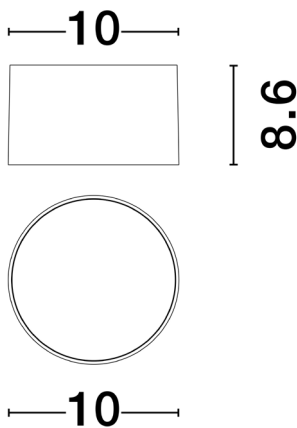

NOVA LUCE

PRODUCT DATASHEET

Version: 001

PRODUCT PHOTOGRAPH

GENERAL INFORMATION

Product Code	9030729
Collection	Decorative
Product Category	Ceiling
Product Family	Ziaza
Mounting Location	Ceiling
Application Environment	Indoor
Specifications	

DIMENSION & WEIGHT

LxWxH (cm)	D:10 H:8.6
Cut out (cm)	N/A
Weight (Kgr)	0.3

TECHNICAL DRAWING

MATERIAL & COLOR

Product Color	White
Body Material	Aluminium & Acrylic

APPLICATION & MOUNTING

Ambient Working Temp.	Max 45 oC
Type of Protection	IP20
Dimmable	No
Type of Dimming	N/A
Mounting type	Surface
Mounting Depth (cm)	N/A
Led Module Replaceable	No
Light Source	LED

Power (Nominal)	10 W
Input voltage (Nominal)	220-240Vac
Mains Frequency	50/60Hz

PHOTOMETRICAL DATA

Luminous Flux	505 lm
Color Temperature	3000K
Light Color (Designation)	Warm White

WARRANTY

Warranty	3 Years
----------	----------------