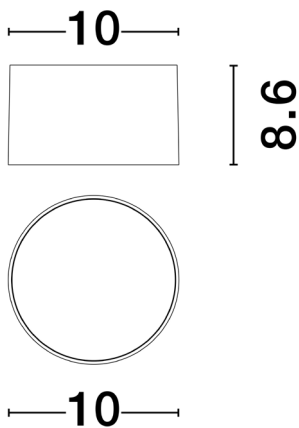

NOVA LUCE

PRODUCT DATASHEET

Version: 001

PRODUCT PHOTOGRAPH

TECHNICAL DRAWING

GENERAL INFORMATION

Product Code	9030730
Collection	Decorative
Product Category	Ceiling
Product Family	Ziaza
Mounting Location	Ceiling
Application Environment	Indoor
Specifications	

DIMENSION & WEIGHT

LxWxH (cm)	D:10 H:8.6
Cut out (cm)	N/A
Weight (Kgr)	0.3

MATERIAL & COLOR

Product Color	Black
Body Material	Aluminium & Acrylic

APPLICATION & MOUNTING

Ambient Working Temp.	Max 45 oC
Type of Protection	IP20
Dimmable	No
Type of Dimming	N/A
Mounting type	Surface
Mounting Depth (cm)	N/A
Led Module Replaceable	No
Light Source	LED

Power (Nominal)	10 W
Input voltage (Nominal)	220-240Vac
Mains Frequency	50/60Hz

PHOTOMETRICAL DATA

Luminous Flux	505 lm
Color Temperature	3000K
Light Color (Designation)	Warm White

WARRANTY

Warranty	3 Years
----------	----------------