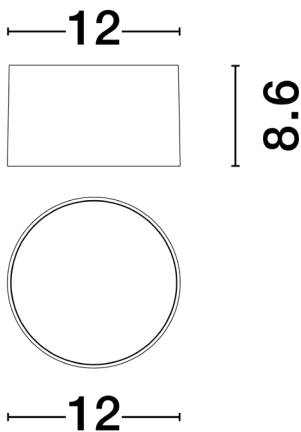

NOVA LUCE

PRODUCT DATASHEET

Version: 001

PRODUCT PHOTOGRAPH

GENERAL INFORMATION

Product Code	9030731
Collection	Decorative
Product Category	Ceiling
Product Family	Ziaza
Mounting Location	Ceiling
Application Environment	Indoor
Specifications	

DIMENSION & WEIGHT

LxWxH (cm)	D:12 H:8.6
Cut out (cm)	N/A
Weight (Kgr)	0.4

TECHNICAL DRAWING

MATERIAL & COLOR

Product Color	White
Body Material	Aluminium & Acrylic

APPLICATION & MOUNTING

Ambient Working Temp.	Max 45 oC
Type of Protection	IP20
Dimmable	No
Type of Dimming	N/A
Mounting type	Surface
Mounting Depth (cm)	N/A
Led Module Replaceable	No
Light Source	LED

Power (Nominal)	17 W
Input voltage (Nominal)	220-240Vac
Mains Frequency	50/60Hz

PHOTOMETRICAL DATA

Luminous Flux	833 lm
Color Temperature	3000K
Light Color (Designation)	Warm White

WARRANTY

Warranty	3 Years
----------	----------------