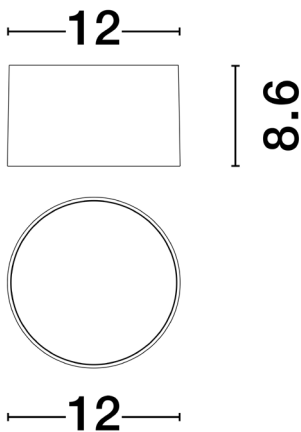

NOVA LUCE

PRODUCT DATASHEET

Version: 001

PRODUCT PHOTOGRAPH

TECHNICAL DRAWING

GENERAL INFORMATION

Product Code	9030732
Collection	Decorative
Product Category	Ceiling
Product Family	Ziaza
Mounting Location	Ceiling
Application Environment	Indoor
Specifications	

DIMENSION & WEIGHT

LxWxH (cm)	D:12 H:8.6
Cut out (cm)	N/A
Weight (Kgr)	0.4

MATERIAL & COLOR

Product Color	Black
Body Material	Aluminium & Acrylic

APPLICATION & MOUNTING

Ambient Working Temp.	Max 45 oC
Type of Protection	IP20
Dimmable	No
Type of Dimming	N/A
Mounting type	Surface
Mounting Depth (cm)	N/A
Led Module Replaceable	No
Light Source	LED

Power (Nominal)	17 W
Input voltage (Nominal)	220-240Vac
Mains Frequency	50/60Hz

PHOTOMETRICAL DATA

Luminous Flux	833 lm
Color Temperature	3000K
Light Color (Designation)	Warm White

WARRANTY

Warranty	3 Years
----------	----------------