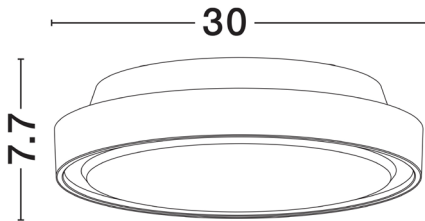

NOVA LUCE

PRODUCT DATASHEET

Version: 001

PRODUCT PHOTOGRAPH

TECHNICAL DRAWING

GENERAL INFORMATION

Product Code	9030823
Collection	Outdoor
Product Category	Ceiling
Product Family	Sky
Mounting Location	Ceiling
Application Environment	Outdoor
Specifications	Antisalt Protection

DIMENSION & WEIGHT

LxWxH (cm)	D: 7,6 H: 14
Cut out (cm)	N/A
Weight (Kgr)	0.175

MATERIAL & COLOR

Product Color	Black
Body Material	Acrylic & Pc

APPLICATION & MOUNTING

Ambient Working Temp.	Max 45 oC
Type of Protection	IP54
Dimmable	No
Type of Dimming (Optional)	N/A
Mounting type	Surface
Mounting Depth (cm)	N/A
Led Module Replaceable	No
Light Source	LED

Power (Nominal)	15 W
Input voltage (Nominal)	220-240Vac
Mains Frequency	50/60Hz

PHOTOMETRICAL DATA

Luminous Flux	1197 lm
Color Temperature	3000 K
Light Color (Designation)	Warm White

WARRANTY

Warranty	3 Years
----------	----------------