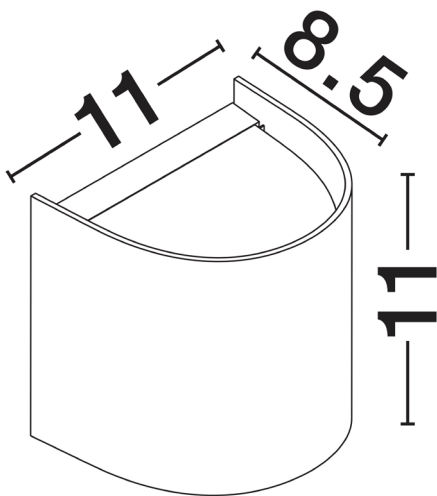

NOVA LUCE

PRODUCT DATASHEET

Version: 001

PRODUCT PHOTOGRAPH

TECHNICAL DRAWING

GENERAL INFORMATION

Product Code	9030832
Collection	Outdoor
Product Category	Wall
Product Family	York
Mounting Location	Wall
Application Environment	Outdoor
Specifications	Antisalt Protection

DIMENSION & WEIGHT

LxWxH (cm)	L: 11 W: 8,5 H: 19,5
Cut out (cm)	N/A
Weight (Kgr)	0.37

MATERIAL & COLOR

Product Color	Black
Body Material	Acrylic & Pc

APPLICATION & MOUNTING

Ambient Working Temp.	Max 45 oC
Type of Protection	IP65
Dimmable	Depends on the lamp
Type of Dimming (Optional)	Depends on the lamp
Mounting type	Surface
Mounting Depth (cm)	N/A
Led Module Replaceable	Yes
Light Source	LED GU10

Power (Nominal)	10 W
Input voltage (Nominal)	220-240Vac
Mains Frequency	50/60Hz

PHOTOMETRICAL DATA

Luminous Flux	Depends on the lamp
Color Temperature	Depends on the lamp
Light Color (Designation)	Depends on the lamp