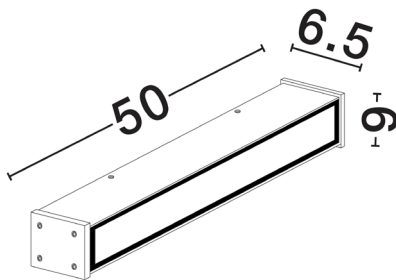

NOVA LUCE

PRODUCT DATASHEET

Version: 001

PRODUCT PHOTOGRAPH

GENERAL INFORMATION

Product Code	9030943
Collection	Outdoor
Product Category	Wall
Product Family	Nova
Mounting Location	Wall
Application Environment	Outdoor
Specifications	Antisalt Protection

DIMENSION & WEIGHT

LxWxH (cm)	L: 50 W: 6,5 H: 9
Cut out (cm)	N/A
Weight (Kgr)	1.25

TECHNICAL DRAWING

MATERIAL & COLOR

Product Color	Black
Body Material	Aluminium & Glass

APPLICATION & MOUNTING

Ambient Working Temp.	Max 45 oC
Type of Protection	IP65
Dimmable	No
Type of Dimming (Optional)	N/A
Mounting type	Surface
Mounting Depth (cm)	N/A
Led Module Replaceable	No
Light Source	LED