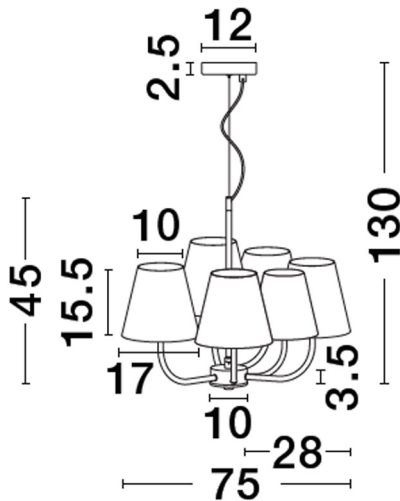

NOVA LUCE

PRODUCT DATASHEET

Version: 001

PRODUCT PHOTOGRAPH

TECHNICAL DRAWING

GENERAL INFORMATION

Product Code	9036045
Collection	Decorative
Product Category	Suspension
Product Family	Moist
Mounting Location	Ceiling
Application Environment	Indoor

DIMENSION & WEIGHT

LxWxH (cm)	D: 75 H: 1130
Cut out (cm)	N/A
Weight (Kgr)	2.9

MATERIAL & COLOR

Product Color	Black & Cream
Body Material	Metal & Fabric

APPLICATION & MOUNTING

Ambient Working Temp.	Max 45 oC
Type of Protection	IP20
Dimmable	Depends on the lamp
Type of Dimming (Optional)	N/A
Mounting type	Ceiling
Mounting Depth (cm)	N/A
Led Module Replaceable	Yes
Light Source	LED E27

Power (Nominal)	Depends on the lamp
Input voltage (Nominal)	220-240Vac
Mains Frequency	50/60Hz

PHOTOMETRICAL DATA

Luminous Flux	Depends on the lamp
Color Temperature	Depends on the lamp
Light Color (Designation)	N/A