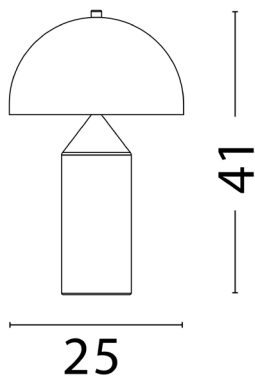

NOVA LUCE

PRODUCT DATASHEET

Version: 001

PRODUCT PHOTOGRAPH

TECHNICAL DRAWING

GENERAL INFORMATION

Product Code	9050172
Collection	Decorative
Product Category	Table
Product Family	Bolt
Mounting Location	N/A
Application Environment	Indoor
Specifications	

DIMENSION & WEIGHT

LxWxH (cm)	D: 25 H: 41
Cut out (cm)	N/A
Weight (Kgr)	0.0

MATERIAL & COLOR

Product Color	Black
Body Material	Metal

APPLICATION & MOUNTING

Ambient Working Temp.	Max 45 oC
Type of Protection	IP20
Dimmable	Depend On Lamp
Type of Dimming	Depend On Lamp
Mounting type	N/A
Mounting Depth (cm)	N/A
Led Module Replaceable	Yes
Light Source	LED E27