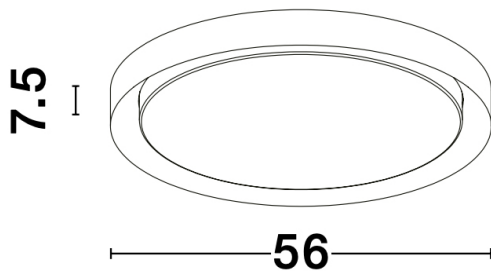

NOVA LUCE

PRODUCT DATASHEET

Version: 001

PRODUCT PHOTOGRAPH

TECHNICAL DRAWING

GENERAL INFORMATION

Product Code	9053593
Collection	Decorative
Product Category	Ceiling
Product Family	Troy
Mounting Location	Ceiling
Application Environment	Indoor

DIMENSION & WEIGHT

LxWxH (cm)	D: 56 H: 7.5
Cut out (cm)	N/A
Weight (Kgr)	5.1

MATERIAL & COLOR

Product Color	Matt White
Body Material	Metal & Acrylic

APPLICATION & MOUNTING

Ambient Working Temp.	Max 45 oC
Type of Protection	IP20
Dimmable	Yes
Type of Dimming (Optional)	Triac
Mounting type	Ceiling
Mounting Depth (cm)	N/A
Led Module Replaceable	No
Light Source	LED