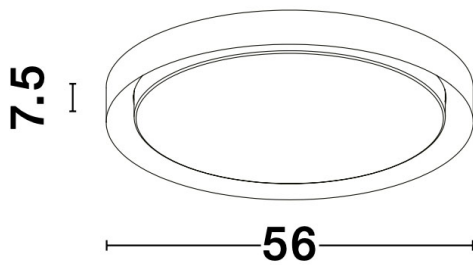

NOVA LUCE

PRODUCT DATASHEET

Version: 001

PRODUCT PHOTOGRAPH

TECHNICAL DRAWING

GENERAL INFORMATION

Product Code	9053594
Collection	Decorative
Product Category	Ceiling
Product Family	Troy
Mounting Location	Ceiling
Application Environment	Indoor

DIMENSION & WEIGHT

LxWxH (cm)	D: 56 H: 7.5
Cut out (cm)	N/A
Weight (Kgr)	5.1

MATERIAL & COLOR

Product Color	Matt Black
Body Material	Metal & Acrylic

APPLICATION & MOUNTING

Ambient Working Temp.	Max 45 oC
Type of Protection	IP20
Dimmable	Yes
Type of Dimming (Optional)	Triac
Mounting type	Ceiling
Mounting Depth (cm)	N/A
Led Module Replaceable	No
Light Source	LED

Power (Nominal)	50W
Input voltage (Nominal)	220-240Vac
Mains Frequency	50/60Hz

PHOTOMETRICAL DATA

Luminous Flux	2750 lm
Color Temperature	3000K
Light Color (Designation)	Warm White

WARRANTY

Warranty	3 Years
----------	----------------