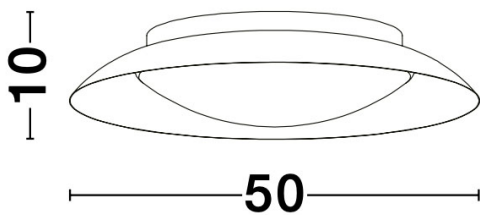

NOVA LUCE

PRODUCT DATASHEET

Version: 001

PRODUCT PHOTOGRAPH

TECHNICAL DRAWING

GENERAL INFORMATION

Product Code	9053821
Collection	Decorative
Product Category	Ceiling
Product Family	Zano
Mounting Location	Ceiling
Application Environment	Indoor

DIMENSION & WEIGHT

LxWxH (cm)	D: 50 H: 10
Cut out (cm)	N/A
Weight (Kgr)	2.0

MATERIAL & COLOR

Product Color	Gold Leaf
Body Material	Metal & Acrylic

APPLICATION & MOUNTING

Ambient Working Temp.	Max 45 oC
Type of Protection	IP20
Dimmable	Yes
Type of Dimming (Optional)	Triac
Mounting type	Ceiling
Mounting Depth (cm)	N/A
Led Module Replaceable	No
Light Source	LED

Power (Nominal)	28W
Input voltage (Nominal)	220-240Vac
Mains Frequency	50/60Hz

PHOTOMETRICAL DATA

Luminous Flux	1400 lm
Color Temperature	3000K
Light Color (Designation)	Warm White

WARRANTY

Warranty	3 Years
----------	----------------