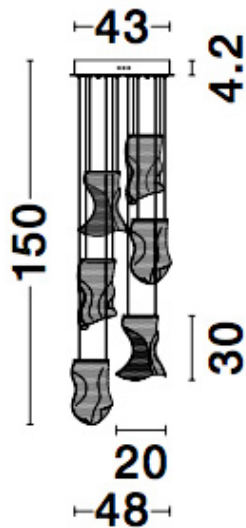

TECHNICAL DRAWING

GENERAL INFORMATION

Product Code	9054442
Collection	Decorative
Product Category	Suspension
Product Family	Siderno
Mounting Location	Ceiling
Application Environment	Indoor

DIMENSION & WEIGHT

LxWxH (cm)	D: 48 H: 150
Cut out (cm)	N/A
Weight (Kgr)	5.7

MATERIAL & COLOR

Product Color	Gold
Body Material	Aluminium & Acrylic

APPLICATION & MOUNTING

Ambient Working Temp.	Max 45 oC
Type of Protection	IP20
Dimmable	No
Type of Dimming (Optional)	N/A
Mounting type	Ceiling
Mounting Depth (cm)	N/A
Led Module Replaceable	No
Light Source	LED

NOVA LUCE S.A

Schimatari Viotias
32009, Greece

+30 22620 58 121
+30 22620 56 743

info@novaluce.com
www.novaluce.com