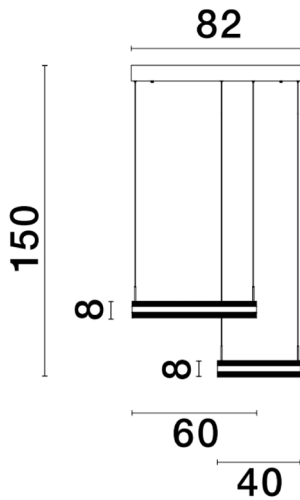

NOVA LUCE

PRODUCT DATASHEET

Version: 001

PRODUCT PHOTOGRAPH

TECHNICAL DRAWING

GENERAL INFORMATION

Product Code	9054445
Collection	Decorative
Product Category	Suspension
Product Family	Agos
Mounting Location	Ceiling
Application Environment	Indoor

DIMENSION & WEIGHT

LxWxH (cm)	L: 82 W: 60 H: 150
Cut out (cm)	N/A
Weight (Kgr)	6.3

MATERIAL & COLOR

Product Color	Gold
Body Material	Aluminium & Acrylic

APPLICATION & MOUNTING

Ambient Working Temp.	Max 45 oC
Type of Protection	IP20
Dimmable	Yes
Type of Dimming (Optional)	Triac
Mounting type	Ceiling
Mounting Depth (cm)	N/A
Led Module Replaceable	No
Light Source	LED

Power (Nominal)	124W
Input voltage (Nominal)	220-240Vac
Mains Frequency	50/60Hz

PHOTOMETRICAL DATA

Luminous Flux	5421 lm
Color Temperature	3000K
Light Color (Designation)	Warm White

WARRANTY

Warranty	3 Years
----------	----------------