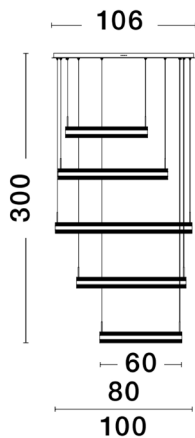

NOVA LUCE

PRODUCT DATASHEET

Version: 001

PRODUCT PHOTOGRAPH

TECHNICAL DRAWING

GENERAL INFORMATION

Product Code	9054446
Collection	Decorative
Product Category	Suspension
Product Family	Agos
Mounting Location	Ceiling
Application Environment	Indoor

DIMENSION & WEIGHT

LxWxH (cm)	D: 106 H: 300
Cut out (cm)	N/A
Weight (Kgr)	1.2

MATERIAL & COLOR

Product Color	Gold
Body Material	Aluminium & Acrylic

APPLICATION & MOUNTING

Ambient Working Temp.	Max 45 oC
Type of Protection	IP20
Dimmable	Yes
Type of Dimming (Optional)	Triac
Mounting type	Ceiling
Mounting Depth (cm)	N/A
Led Module Replaceable	No
Light Source	LED

Power (Nominal)	444W
Input voltage (Nominal)	220-240Vac
Mains Frequency	50/60Hz

PHOTOMETRICAL DATA

Luminous Flux	11040 lm
Color Temperature	3000K
Light Color (Designation)	Warm White

WARRANTY

Warranty	3 Years
----------	----------------