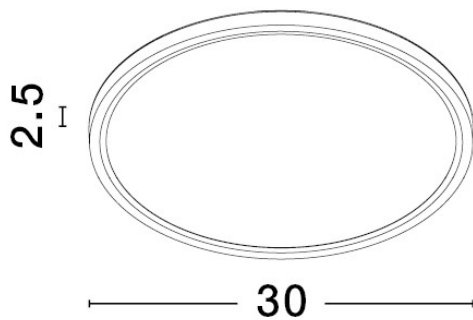

NOVA LUCE

PRODUCT DATASHEET

Version: 001

PRODUCT PHOTOGRAPH

TECHNICAL DRAWING

GENERAL INFORMATION

Product Code	9060188
Collection	Decorative
Product Category	Ceiling
Product Family	Dixie
Mounting Location	Ceiling
Application Environment	Indoor

DIMENSION & WEIGHT

LxWxH (cm)	D: 30 H: 2,5
Cut out (cm)	N/A
Weight (Kgr)	0.6

MATERIAL & COLOR

Product Color	Sandy White
Body Material	Abs & Acrylic

APPLICATION & MOUNTING

Ambient Working Temp.	Max 45 oC
Type of Protection	IP20
Dimmable	No
Type of Dimming (Optional)	N/A
Mounting type	Ceiling
Mounting Depth (cm)	N/A
Led Module Replaceable	No
Light Source	LED

Power (Nominal)	24W
Input voltage (Nominal)	220-240Vac
Mains Frequency	50/60Hz

PHOTOMETRICAL DATA

Luminous Flux	2400 lm
Color Temperature	3000-4000-6500K
Light Color (Designation)	WW - NW

WARRANTY

Warranty	3 Years
----------	----------------