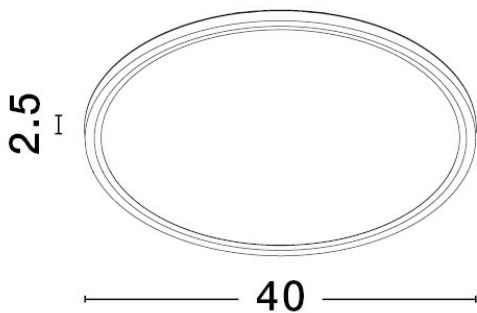

NOVA LUCE

PRODUCT DATASHEET

Version: 001

PRODUCT PHOTOGRAPH

TECHNICAL DRAWING

GENERAL INFORMATION

Product Code	9060190
Collection	Decorative
Product Category	Ceiling
Product Family	Dixie
Mounting Location	Ceiling
Application Environment	Indoor

DIMENSION & WEIGHT

LxWxH (cm)	D: 40 H: 2,5
Cut out (cm)	N/A
Weight (Kgr)	1.1

MATERIAL & COLOR

Product Color	Sandy White
Body Material	Abs & Acrylic

APPLICATION & MOUNTING

Ambient Working Temp.	Max 45 oC
Type of Protection	IP20
Dimmable	No
Type of Dimming (Optional)	N/A
Mounting type	Ceiling
Mounting Depth (cm)	N/A
Led Module Replaceable	No
Light Source	LED

Power (Nominal)	36W
Input voltage (Nominal)	220-240Vac
Mains Frequency	50/60Hz

PHOTOMETRICAL DATA

Luminous Flux	3200 lm
Color Temperature	3000-4000-6500K
Light Color (Designation)	WW - NW

WARRANTY

Warranty	3 Years
----------	----------------